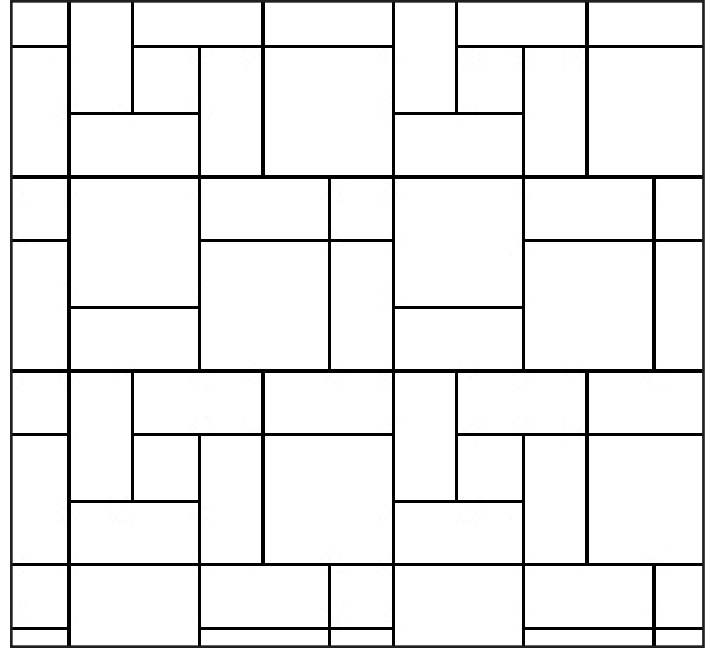

Venetian Stone™ 254 Installation Patterns

MUSTER K (4)

RUNNER BOND (7)

STACK (8)

THREE STONE COMBO RUNNER BOND (9)

Venetian Stone™ 254 Installation Patterns

6X6, 6X12, & 12X12 COMBO (18)

6X6, 6X12, & 12X12 COMBO
HERRINGBONE (19)

TWO STONE COMBO RUNNER BOND (29)

RANDOM RECTANGLE AND SQUARE (30)

Venetian Stone™ 254 Installation Patterns

6X6, 6X9 & 12X12 RANDOM (36)

6X6, 6X12 & 12X12 RANDOM (37)

6X6 & 6X9 HERRINGBONE (49)

6X6, 6X9, & 6X12 HERRINGBONE (50)