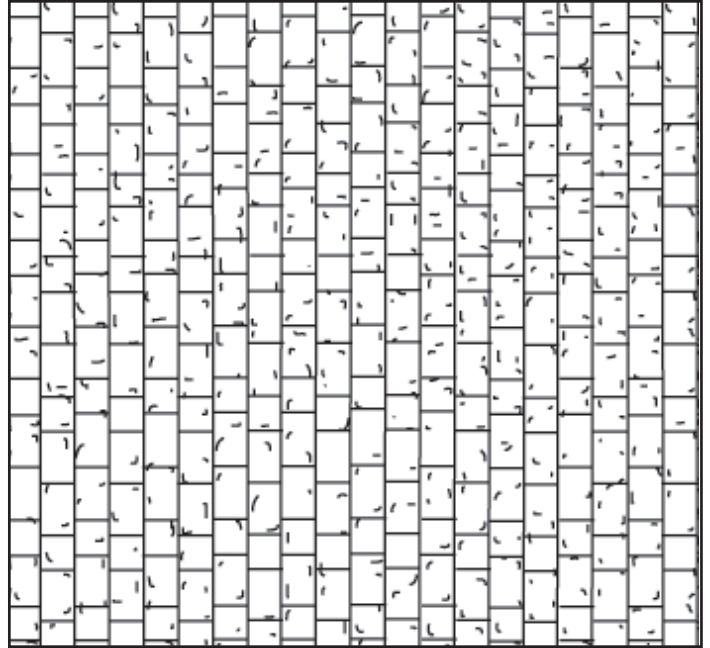

TWO STONE COMBO STACK (57)